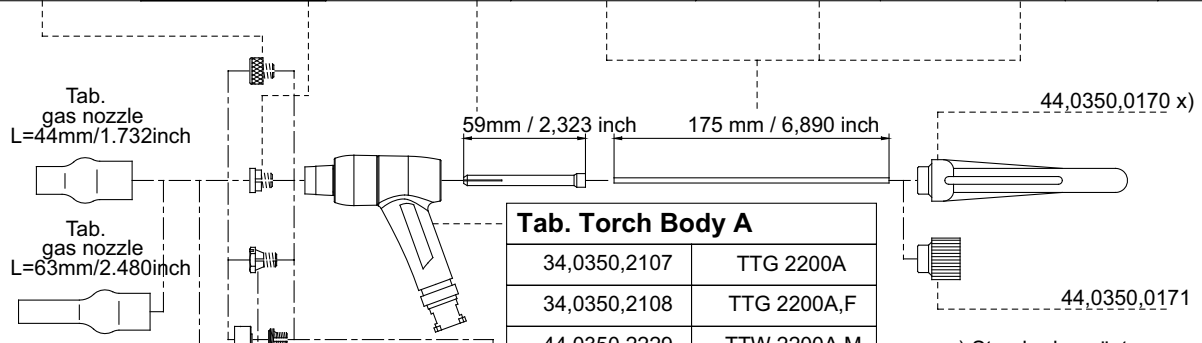

Part No. gas lens	Part No. clamping nut	Part No. collet	Part No. electrode WC20	Part No. electrode WP	Part No. electrode WS2	Electrode Ø	
						Ømm	Øinch
44,0350,1500	42,0001,0692	42,0001,0697	42,0411,4012			1,0	.039
44,0350,1501	42,0001,0693	42,0001,0698	42,0411,4001	42,0411,4008	42,0411,0161	1,6	.063
44,0350,1460	42,0001,0694 x)	42,0001,0699 x)	42,0411,4002 x)	42,0411,4005	42,0411,0162	2,4	.094
44,0350,1461	42,0001,0695	42,0001,0700	42,0411,4003	42,0411,4006	42,0411,0163	3,2	.126
	42,0001,0696	42,0001,0701	42,0411,4013	42,0411,4007	42,0411,0164	4,0	.157
			42,0411,4014	42,0411,4009	42,0411,0165	4,8	.189

Tab. Torch Body A	
34,0350,2107	TTG 2200A
34,0350,2108	TTG 2200A,F
44,0350,2229	TTW 2200A,M
34,0350,2116	TTW 4000A
34,0350,2117	TTW 4000A,F
44,0350,2231	TTW 4000A,M

x) Standardausüstung
x) standard equipment
x) équipement standard
x) equipamiento estándar
x) accessori standard
x) equipamento de série