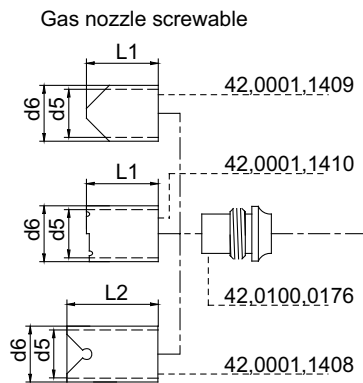

gas nozzle ceramic plugable L=44mm/1.732inch	d1		d2		Part No.
	mm	inch	mm	inch	
	6,35	.250	20,8	.819	42,0300,0672
	8,0	.315	20,8	.819	42,0300,0461
	9,5	.374	20,8	.819	42,0300,0462 x)
	11,1	.437	20,8	.819	42,0300,0463
	12,7	.500	20,8	.819	42,0300,0464
	14,3	.563	20,8	.819	42,0300,0465
	16,0	.630	20,8	.819	42,0300,0466
	18,0	.709	22,8	.898	42,0300,0467

TTG 2200 A-MTW 4000 A-M AL 22-M AW 42-M					
Electrode Ømm | Øinch	Part No. gas lens	Part No. clamping nut			
			1,0 | .039		42,0001,1667
1,6 | .063		42,0001,1668			
2,4 | .094		42,0001,1669			
3,2 | .126		42,0001,1670			
4,0 | .157		42,0001,1671			
4,8 | .189		42,0001,1481			
2,4 | .094	44,0350,1462	42,0001,2741			
3,2 | .126	44,0350,1463	42,0001,2742			

gas nozzle ceramic plugable L=63mm/2.480inch	d3		d4		Part No.
	mm	inch	mm	inch	
	6,35	.250	20,8	.819	42,0300,1120
	8,0	.315	20,8	.819	42,0300,1121
	9,5	.374	20,8	.819	42,0300,1122
	11,1	.437	20,8	.819	42,0300,1123

Measurement gas nozzle screwable							
d5		d6		L1		L2	
mm	inch	mm	inch	mm	inch	mm	inch
22	.866	25,5	1,004	33	1,299	42	1,654

Wearing parts TTG 2200A TTW 4000A F M

Ersatzteilliste / Spare parts list / Listes de pièces de rechange / Lista de repuestos / Lista de peças sobresselentes / Lista dei Ricambi