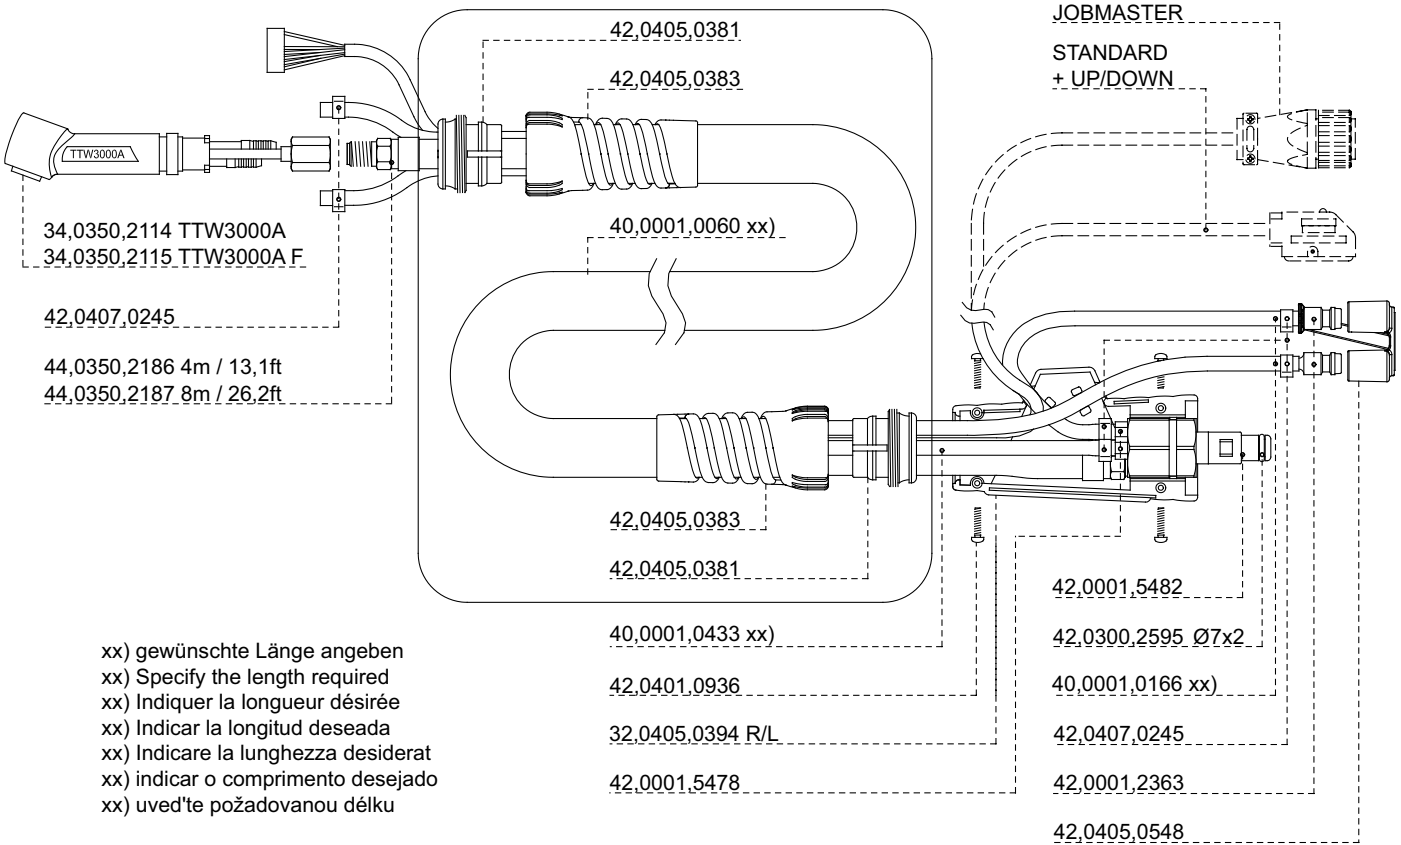

44,0350,2176 4m / 13,1ft / 44,0350,2177 8m / 26,2ft

xx) gewünschte Länge angeben
xx) Specify the length required
xx) Indiquer la longueur désirée
xx) Indicar la longitud deseada
xx) Indicare la lunghezza desiderata
xx) indicar o comprimento desejado
xx) uved'te požadovanou délku