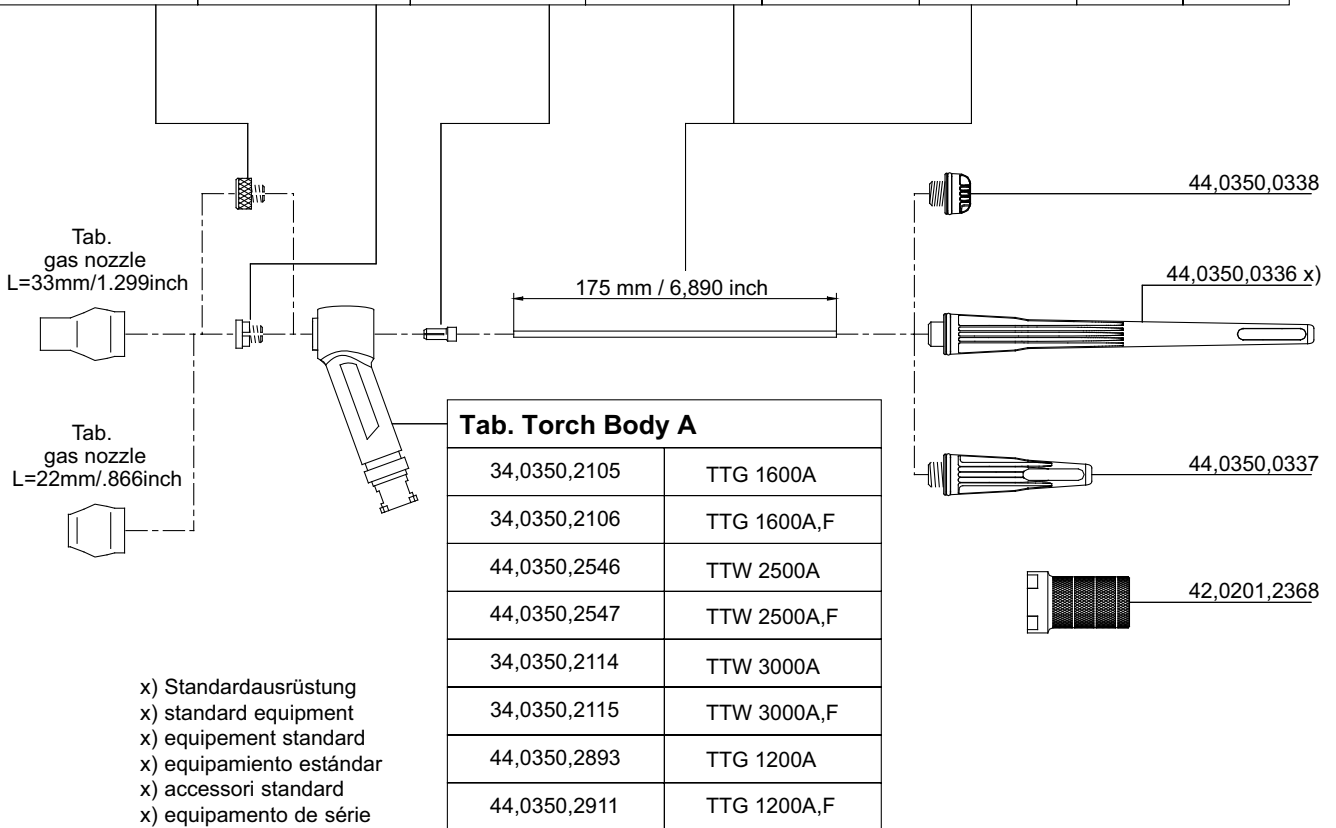

TTW 3000A
TTW 3000A F

Spare Parts List
TIG Manual welding torch

- 4,035,752 TTW3000A F++ / 4m / 13,1ft
4,035,753 TTW3000A F++ / 8m / 26,2ft
- 4,035,758 TTW3000A F++ / UD / 4m / 13,1ft
4,035,759 TTW3000A F++ / UD / 8m / 26,2ft
4,035,768 TTW3000A F++ / UD / Le / 4m / 13,1ft
4,035,769 TTW3000A F++ / UD / Le / 8m / 26,2ft
- 4,035,770 TTW3000A F++ / JM / Le / 4m / 13,1ft
4,035,771 TTW3000A F++ / JM / Le / 8m / 26,2ft
- 4,035,754 TTW3000A F/F++ / UD / 4m / 13,1ft
4,035,755 TTW3000A F/F++ / UD / 8m / 26,2ft
- 4,035,772 TTW3000A F/F++ / JM / Le / 4m / 13,1ft
4,035,773 TTW3000A F/F++ / JM / Le / 8m / 26,2ft

OPTION - Leder / Leather / Cuir
44,0350,2180 4m / 13,1ft / 44,0350,2181 8m / 26,2ft

TTW3000AF++/UD/JM/Le, TTW3000AFF++/JM/Le

Ersatzteilliste / Spare parts list / Listes de pièces de rechange / Lista de repuestos / Lista de peças sobresselentes / Lista dei Ricambi

A-System

Part No. gas lens	Part No. clamping nut	Part No. collet	Part No. electrode WC20	Part No. electrode WP	Part No. electrode WS2	Electrode Ø	
						Ø mm	Ø inch
44,0350,1500	42,0001,0692	42,0001,1148	42,0411,4012			1,0	.039
44,0350,1501	42,0001,0693	42,0001,1149	42,0411,4001	42,0411,4008	42,0411,0161	1,6	.063
44,0350,1460	42,0001,0694 x)	42,0001,1150 x)	42,0411,4002 x)	42,0411,4005	42,0411,0162	2,4	.094
44,0350,1461	42,0001,0695	42,0001,1151	42,0411,4003	42,0411,4006	42,0411,0163	3,2	.126

gas nozzle ceramic plugable L=33mm/1.299inch	Part No.	gas nozzle ceramic plugable L=22mm/.866inch	Part No.	d1		d2	
				mm	inch	mm	inch
	42,0300,0820		42,0300,0816	6,35	.250	20,8	.819
	42,0300,0821		42,0300,0817	8,0	.315	20,8	.819
	42,0300,0822 x)		42,0300,0818	9,5	.374	20,8	.819
	42,0300,0823		42,0300,0819	11,1	.437	20,8	.819